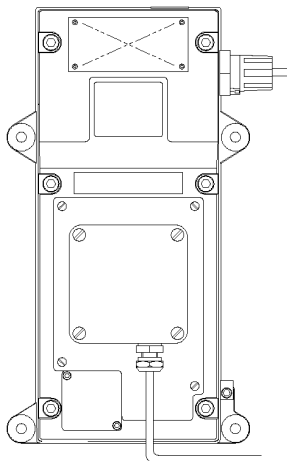

Model No7711/12