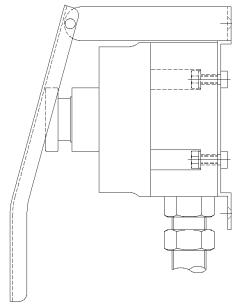

Technical Data

Certification	Sira 02ATEX1177X Hazardous Area Zone 1 Group IIB, T4
Temperature Range	-40 °C to +50°C
Power Supply	Local / Remote Power Option, 24v DC/110/120v, 220/240v AC
Communications Protocol	Digital ISDN
Frequency Response	600 – 6.5Khz
Integral Power Amplification	20Watts / 40hms
Integral Loudspeaker	8 Watts / 80hms
Connectivity Distance	3Km max @ < 45nf
Unit Connection	Exd Termination
Exchange Connection	Single Pair Cable
Exchange Compatibility	SL-GE700

Mentor Digital Model Identification

Model #	Local Ex Loudspeaker	Local I.S. Keypad	Local I.S. Microphone	Local I.S. Handset & Cradle	Local I.S. Headset	Remote I.S. Keypad	Remote I.S. Headset	Remote I.S. Microphone
7711/01	✓	✓	✓	X	X	X	X	X
7711/02	✓	✓	✓	X	✓	X	X	X
7711/10	X	X	X	X	X	✓	X	✓
7711/11	X	✓	✓	X	X	X	X	X
7711/12	X	X	X	X	X	✓	✓	✓
7711/13	✓	✓	✓	✓	X	X	X	X
7711/13/S	X	✓	X	✓	X	X	X	X
7711/14	✓	✓	X	✓	X	X	X	X
7711/15	✓	X	X	X	X	✓	X	✓
7711/16	✓	✓	X	X	X	X	✓	✓

ISMIC 3 Intrinsic safe 300mm goose neck microphone may be fitted to Mentor Digital Types 7711/01, 7711/02, 7711/11, 7711/13 and 7711/14 as a special order only

D10/1KS Explosion-proof push to Talk Paddle Switch for use with any Mentor Digital 7711 series station.