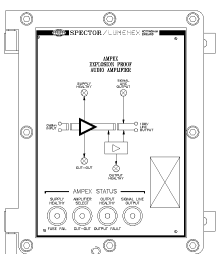

AMPEX 100 Explosion-proof paging amplifier provides up to 100 watts loudspeaker drive capability for public address.