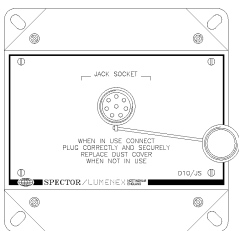

D10/JS Intrinsic Safe Jack Socket Box for use with ISMIC 06/07 and Mentor Digital Station 7711/16