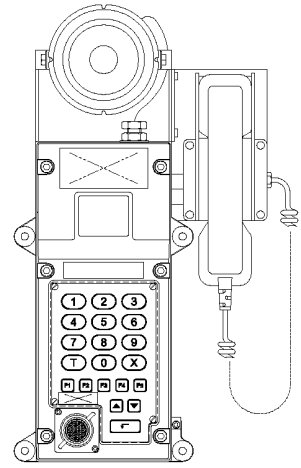

Model No7711/13