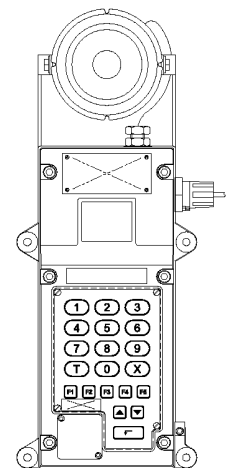

Model No7711/16