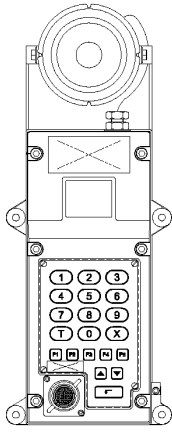

Model No7711/01