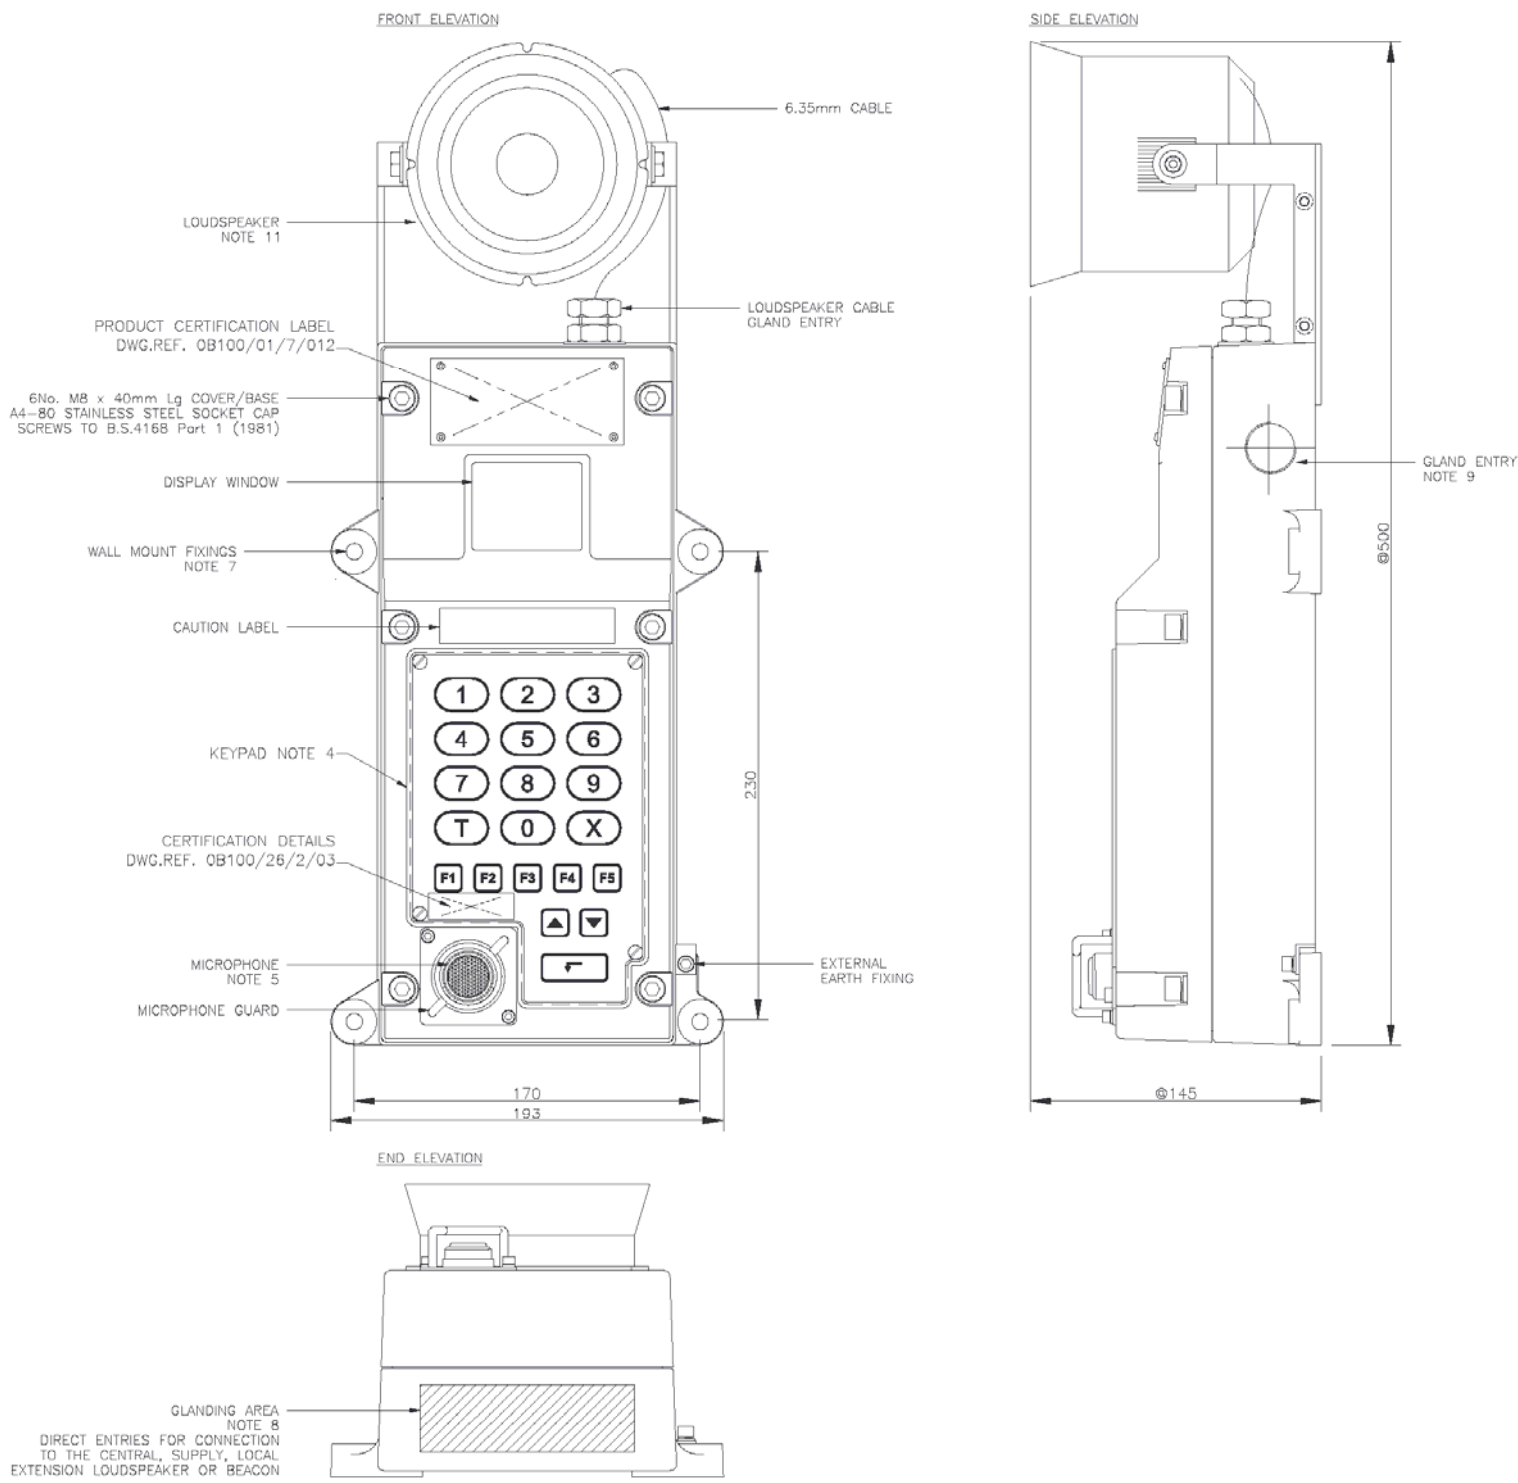

Mentor Digital Ex7711/01 -Explosion-Proof Intercom

Company Info:
Comm -Co
Kreekzoom 9
4561 GX Hulst

Tel: +3114-370030
Fax: +3114-370029
E-mail: Info@comm-co.com
Website: http://www.comm-co.com

www.atexshop.com
www.ruggedshop.nl
www.webpainter.nl
www.eyectv.nl