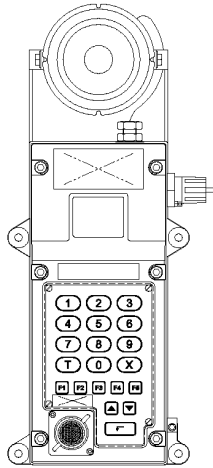

Model No7711/02