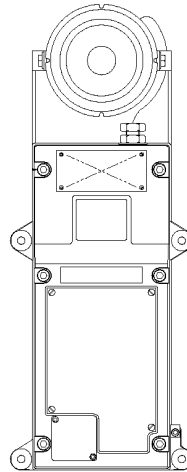

Model No7711/15