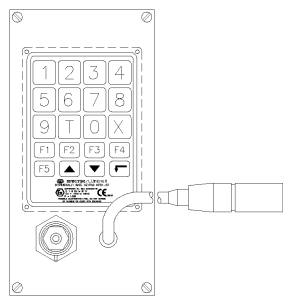

D10/1KS Explosion-proof push to Talk Paddle Switch for use with any Mentor Digital 7711 series station.

ISMIC 06/07 Intrinsic safe ear Defender Headset & Boom Microphone for use with 7711/02, 7711/12 and 7711/16

Ex 771152-55 Flush fit intrinsic safe remote keypad / microphone for use with 7711/10, 7711/12, and 7711/15.