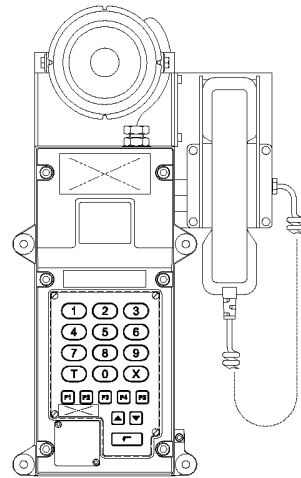

Model No7711/14