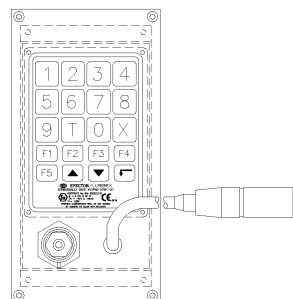

Ex 771156-59 Surface Mount intrinsic safe remote keypad / microphone for use with 7711/10, 7711/12 and 7711/15