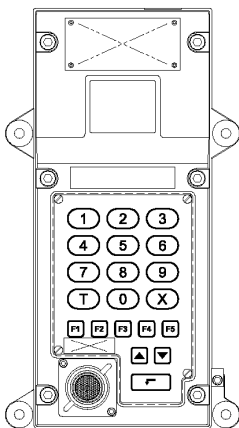

Model No7711/11