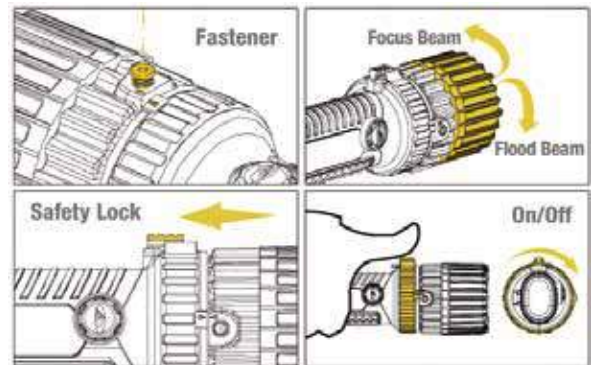

SPOT HIGH	SPOT LOW	FLOOD HIGH	FLOOD LOW
LIGHT OUTPUT	160 LUMENS	60 LUMENS	160 LUMENS	60 LUMENS
Beam	116 METRES	72 METRES	26 METRES	16 METRES
Runtime	6hrs	13hrs	6hrs	13hrs
4XAA	IP67 RATING	DIMENSIONS 184mm x52mm Diameter	250g	

PRODUCT CODE: NSEXZOOM